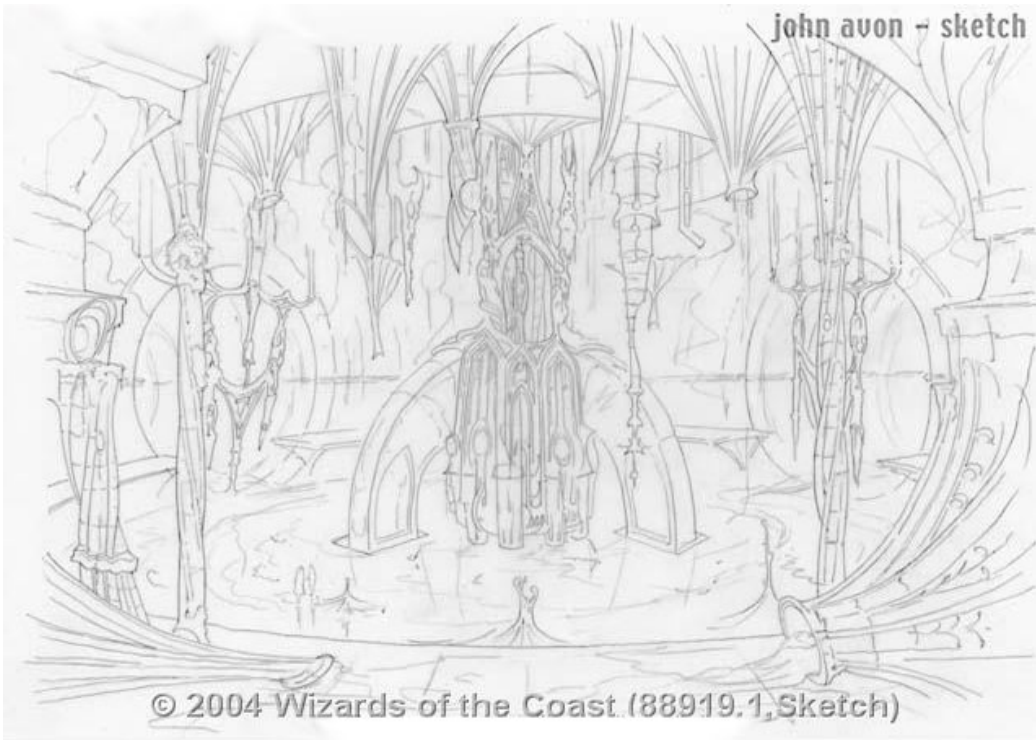

Dimir Aqueduct: [Sketch](#) | [Final](#)

[Discuss](#) on the message boards

[Magic Arcana](#) archive

[About Us](#) | [Jobs](#) | [New to the Game?](#) | [Inside Wizards](#) | [Find a Store](#) | [Press](#) | [Help](#) | [Sitemap](#)

© 1995-2007 Wizards of the Coast, Inc., a subsidiary of Hasbro, Inc. All Rights Reserved.
[Terms of Use](#) - [Privacy Statement](#)